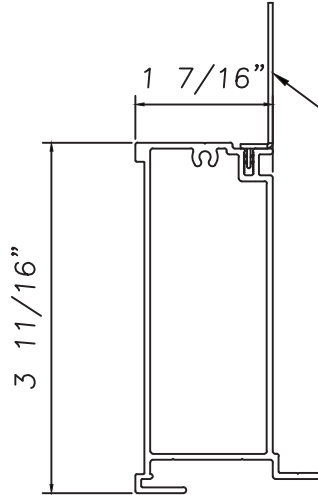

3½" Casing
M20558